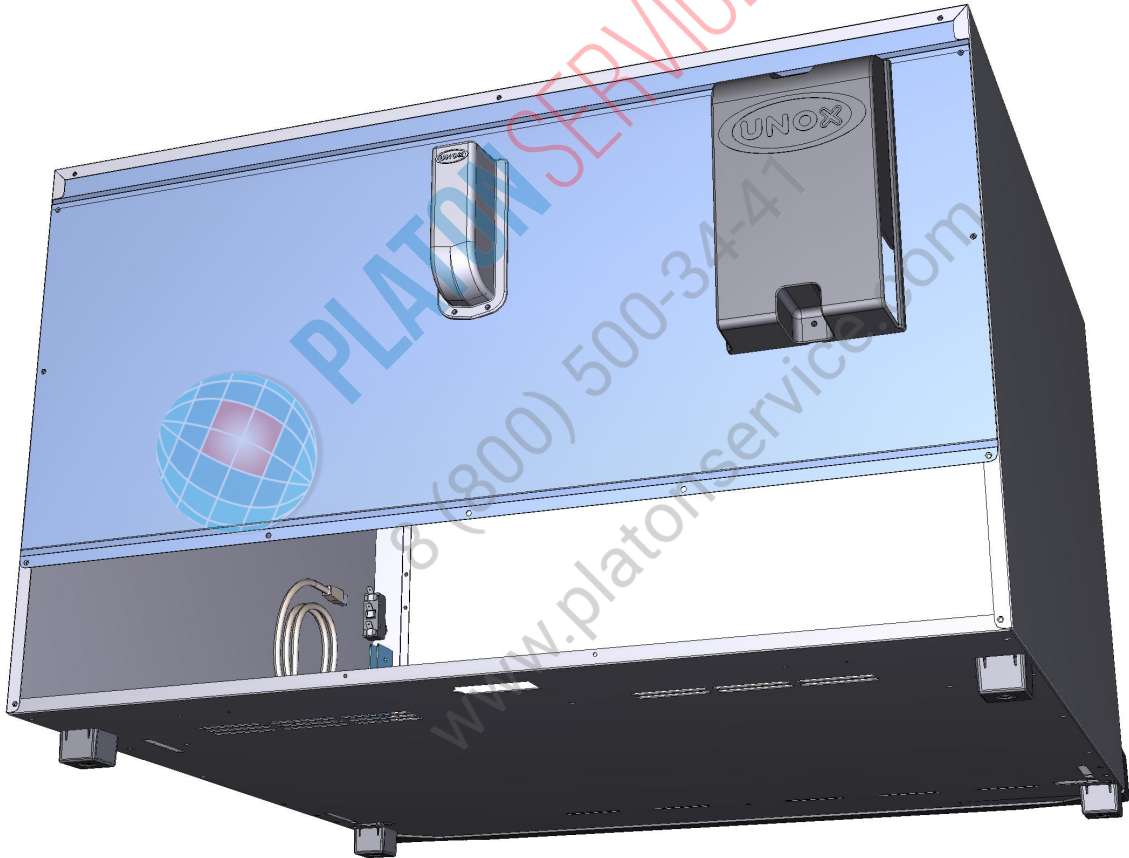

ASM2013D/0.D00 - External cover

REAR