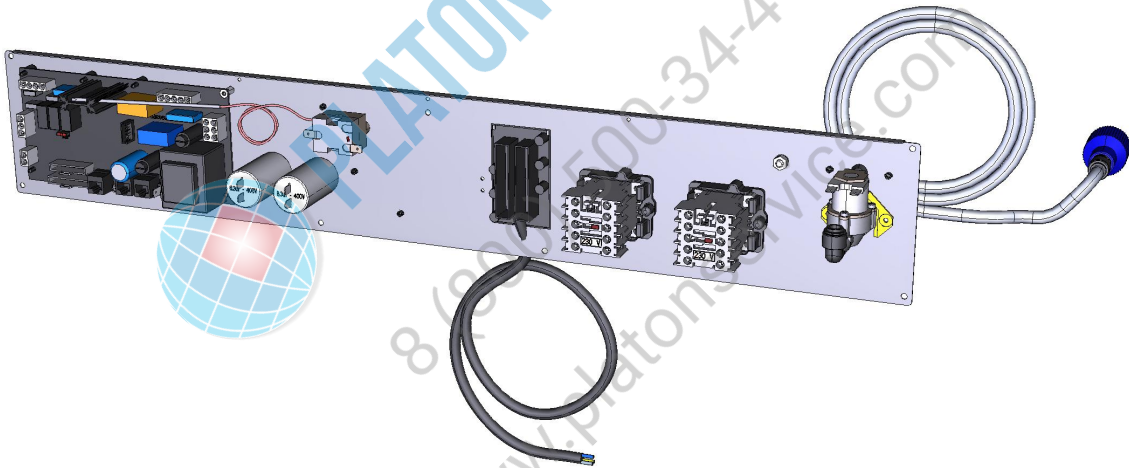

ASM2014E/0.D01 - Electrical system

FRONT