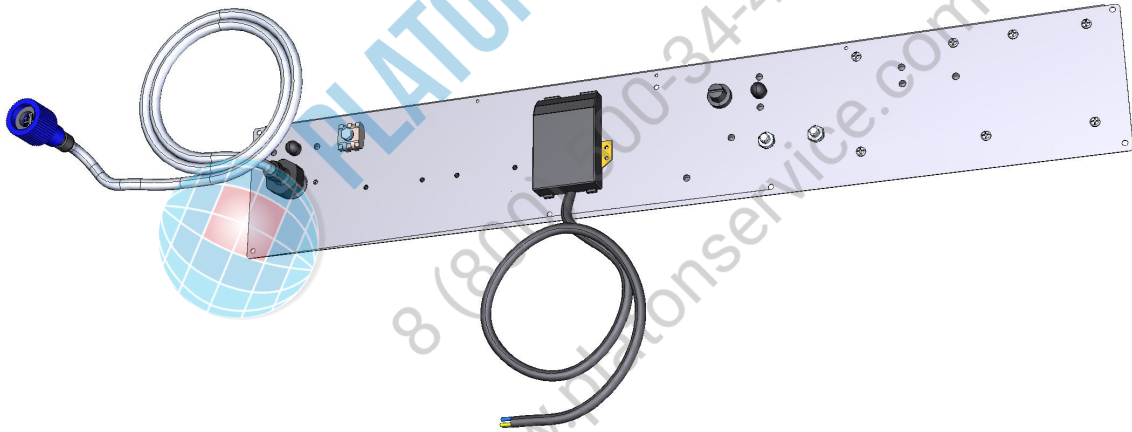

ASM2014E/0.D01 - Electrical system

REAR