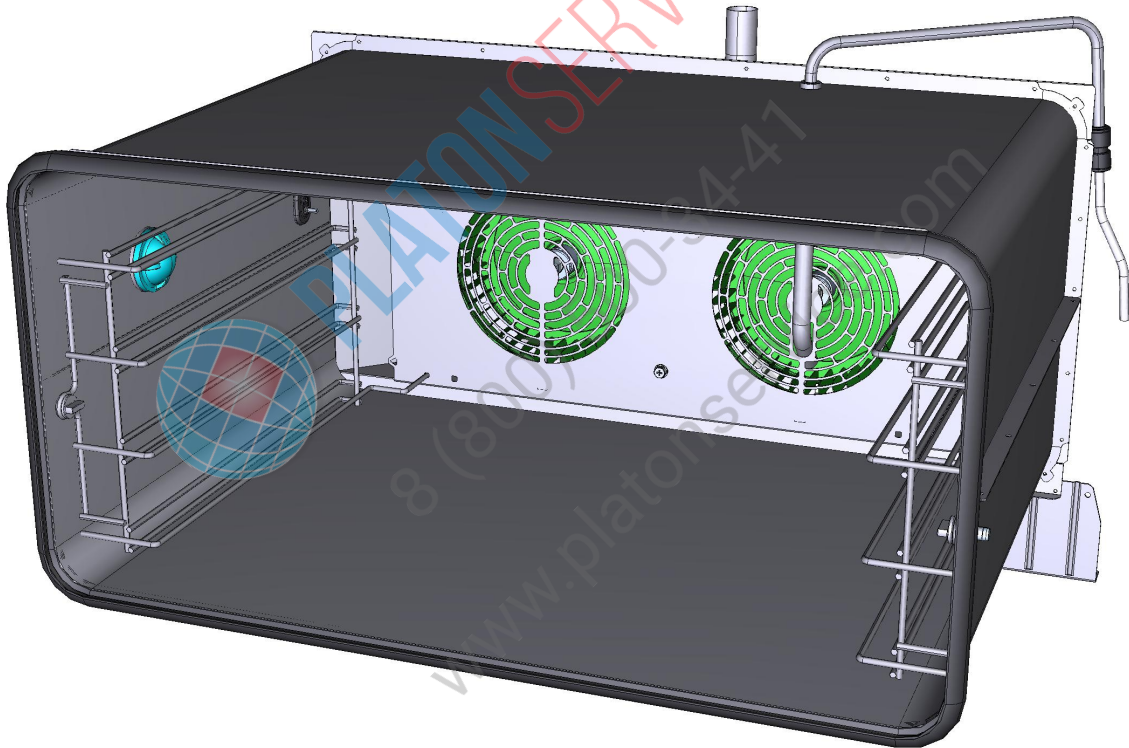

ASM2012C/0.D00 - Cooking chamber

FRONT