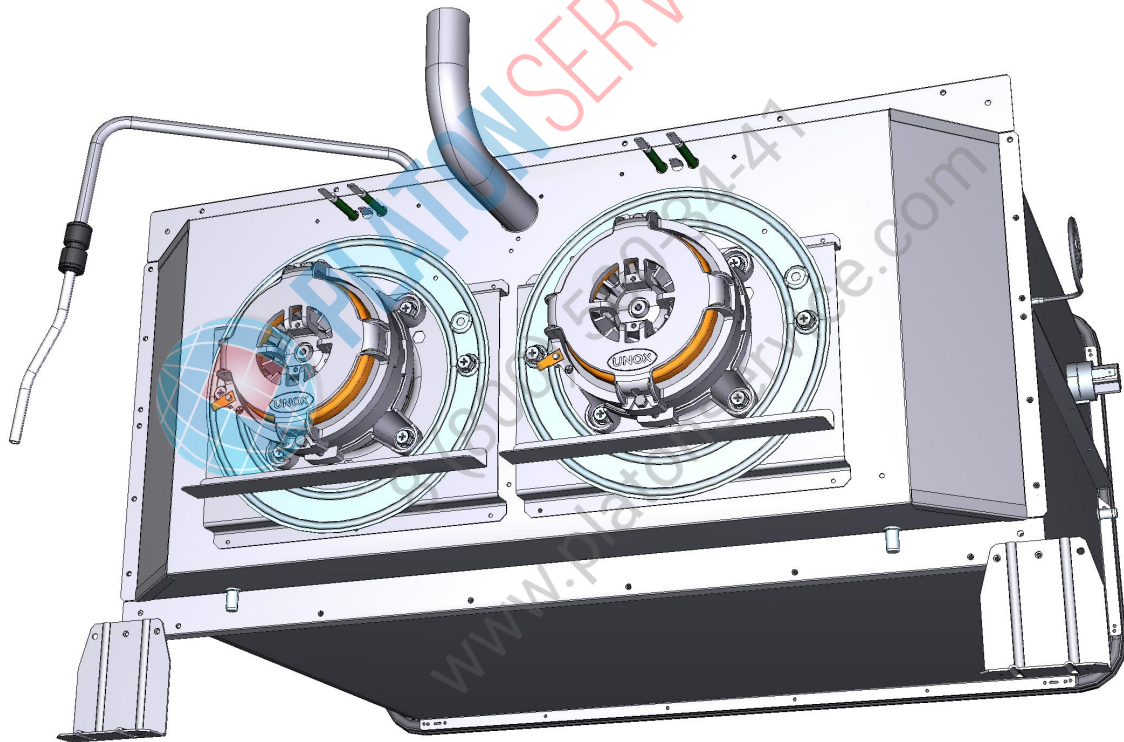

ASM2012C/0.D00 - Cooking chamber

REAR